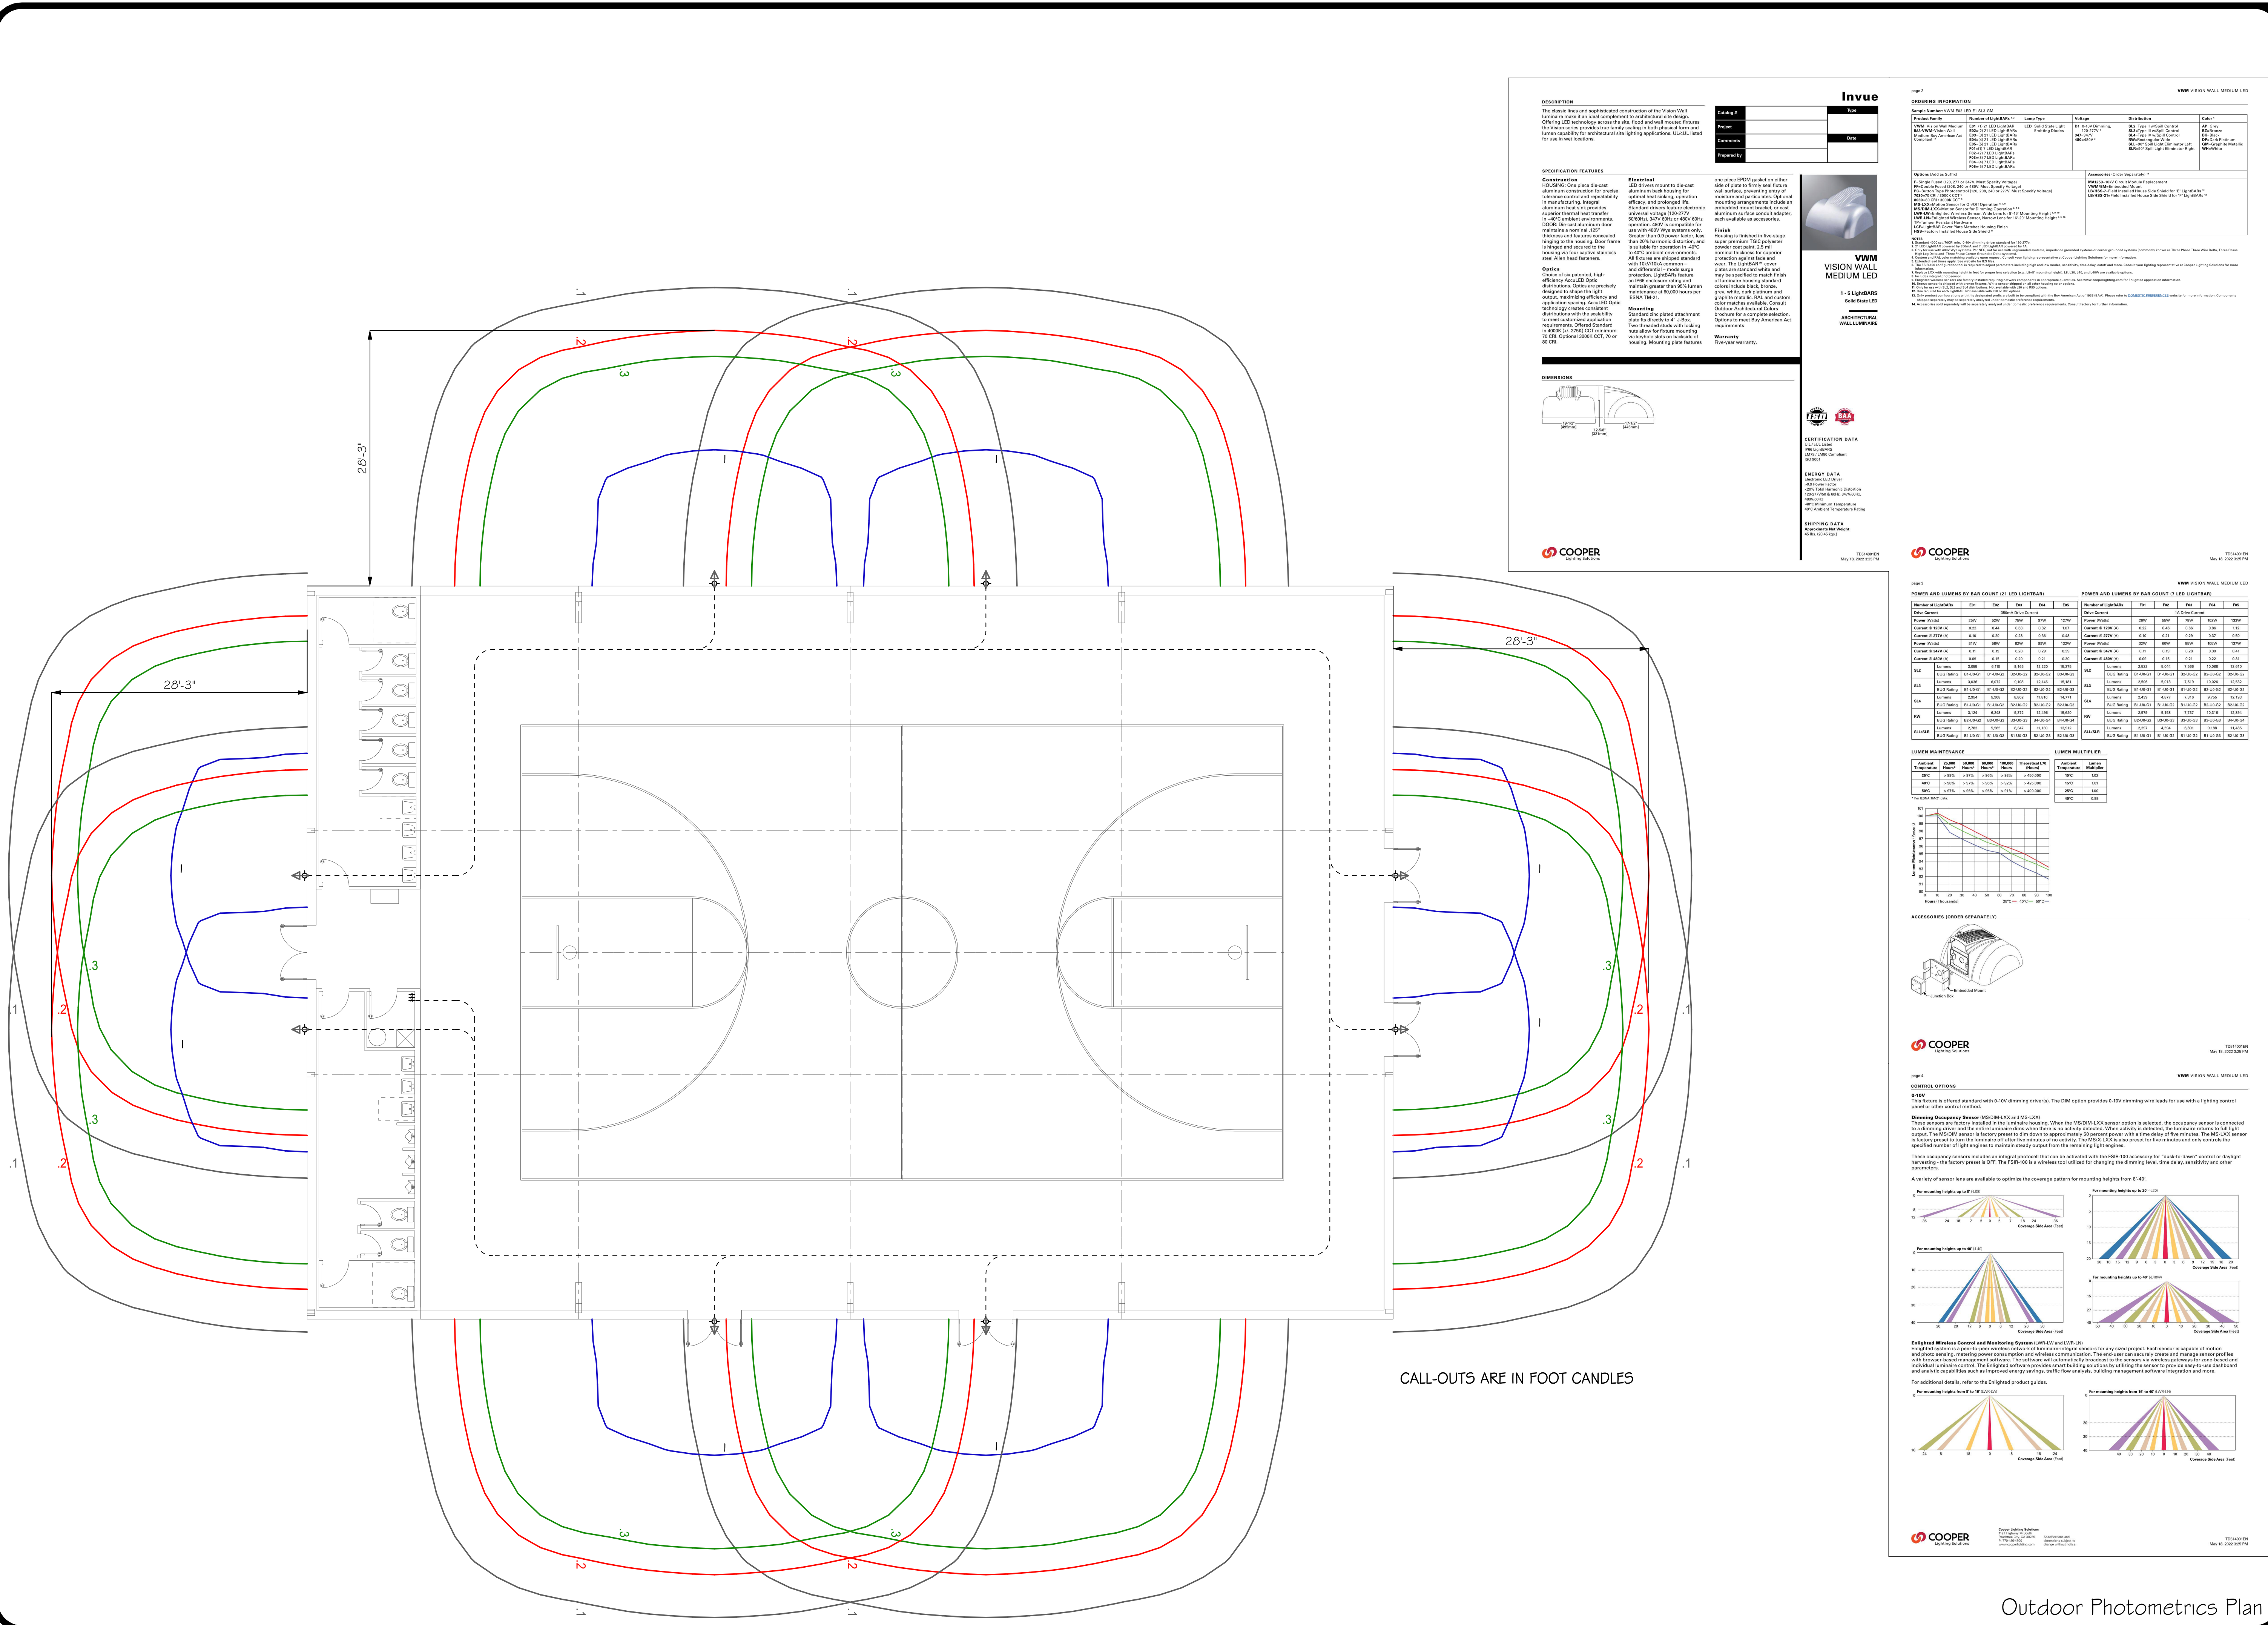

JOSHUA SPRINGS GYM PROJECT
Owner:
JOSHUA SPRINGS CALVARY CHAPEL
57373 JOSHUA LN
YUCCA VALLEY, CA 92284-4124
APN: 0585-062-65-0000

DESIGN CONCEPTS
DRAFTING AND DESIGN SERVICE
57445 29 Palms Hwy., Suite 304
Yucca Valley, CA 92284
Phone (760) 365-8742
Email: design.online@venzon.net

DRAWN
BRIAN T. DIEBOLT
CHECKED
DATE
04/15/24
SCALE
1/8" = 1'-0"
JOB NUMBER
Joshua Springs Gym
SHEET #

CALL-OUTS ARE IN FOOT CANDLES