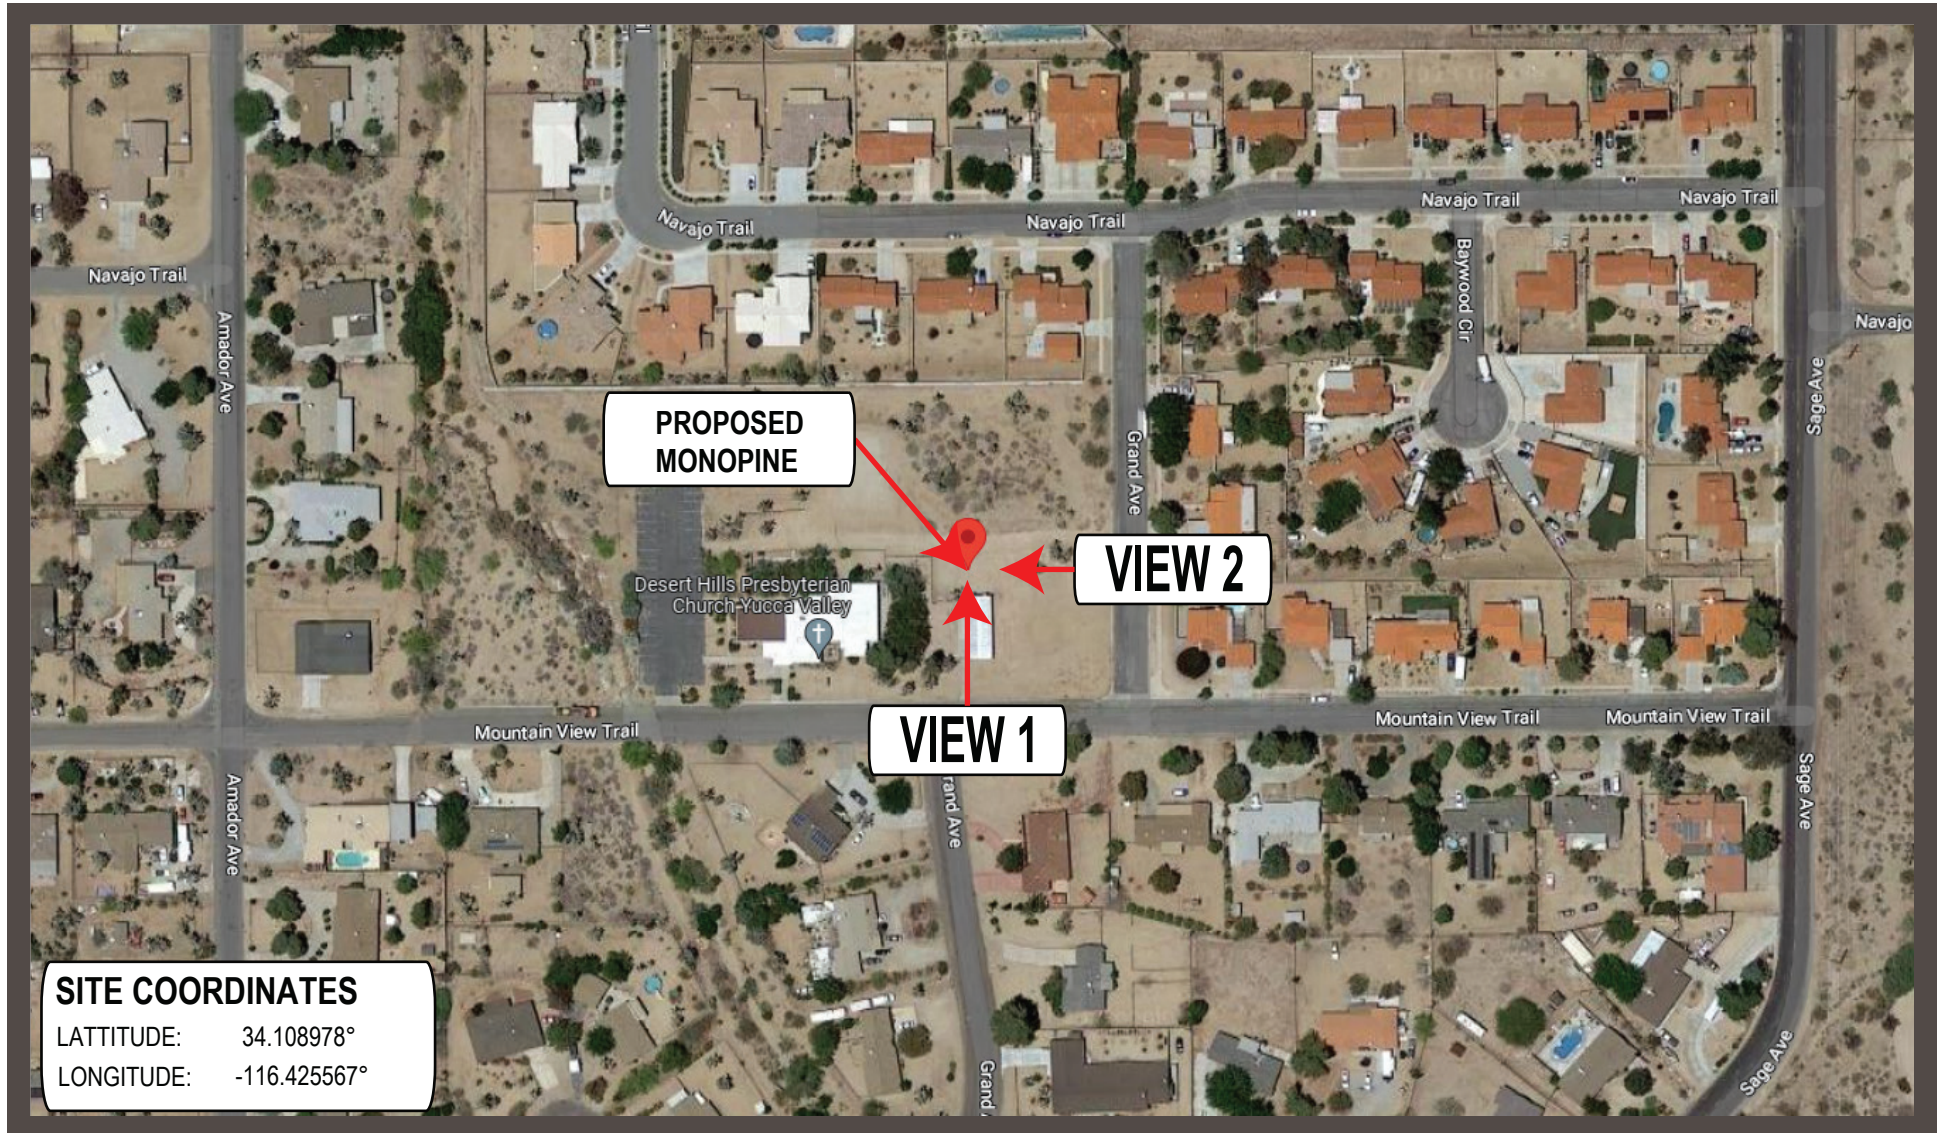

# SHOT MAP

SITE NUMBER: US-CA-5466

T-MOBILE SITE ID: IE95414

PROJECT NAME: YUCCA VALLEY

## PROPOSED SITE LOCATION

**US-CA-5466 / IE95414**  
**YUCCA VALLEY**  
56750 MOUNTAIN VIEW TRAIL  
YUCCA VALLEY, CA 92284

**Pramira**  
NETWORK EVOLUTION SIMPLIFIED

404 N BERRY ST.  
BREA, CA 92821

EXISTING

PROPOSED

**US-CA-5466 / IE95414**  
**YUCCA VALLEY**  
56750 MOUNTAIN VIEW TRAIL  
YUCCA VALLEY, CA 92284

**VIEW 1: LOOKING NORTH ACROSS  
MOUNTAIN VIEW TRAIL**

404 N BERRY ST.  
BREA, CA 92821

EXISTING

PROPOSED

**US-CA-5466 / IE95414**  
**YUCCA VALLEY**  
56750 MOUNTAIN VIEW TRAIL  
YUCCA VALLEY, CA 92284

**VIEW 2: LOOKING WEST ACROSS  
GRAND AVE**

404 N BERRY ST.  
BREA, CA 92821