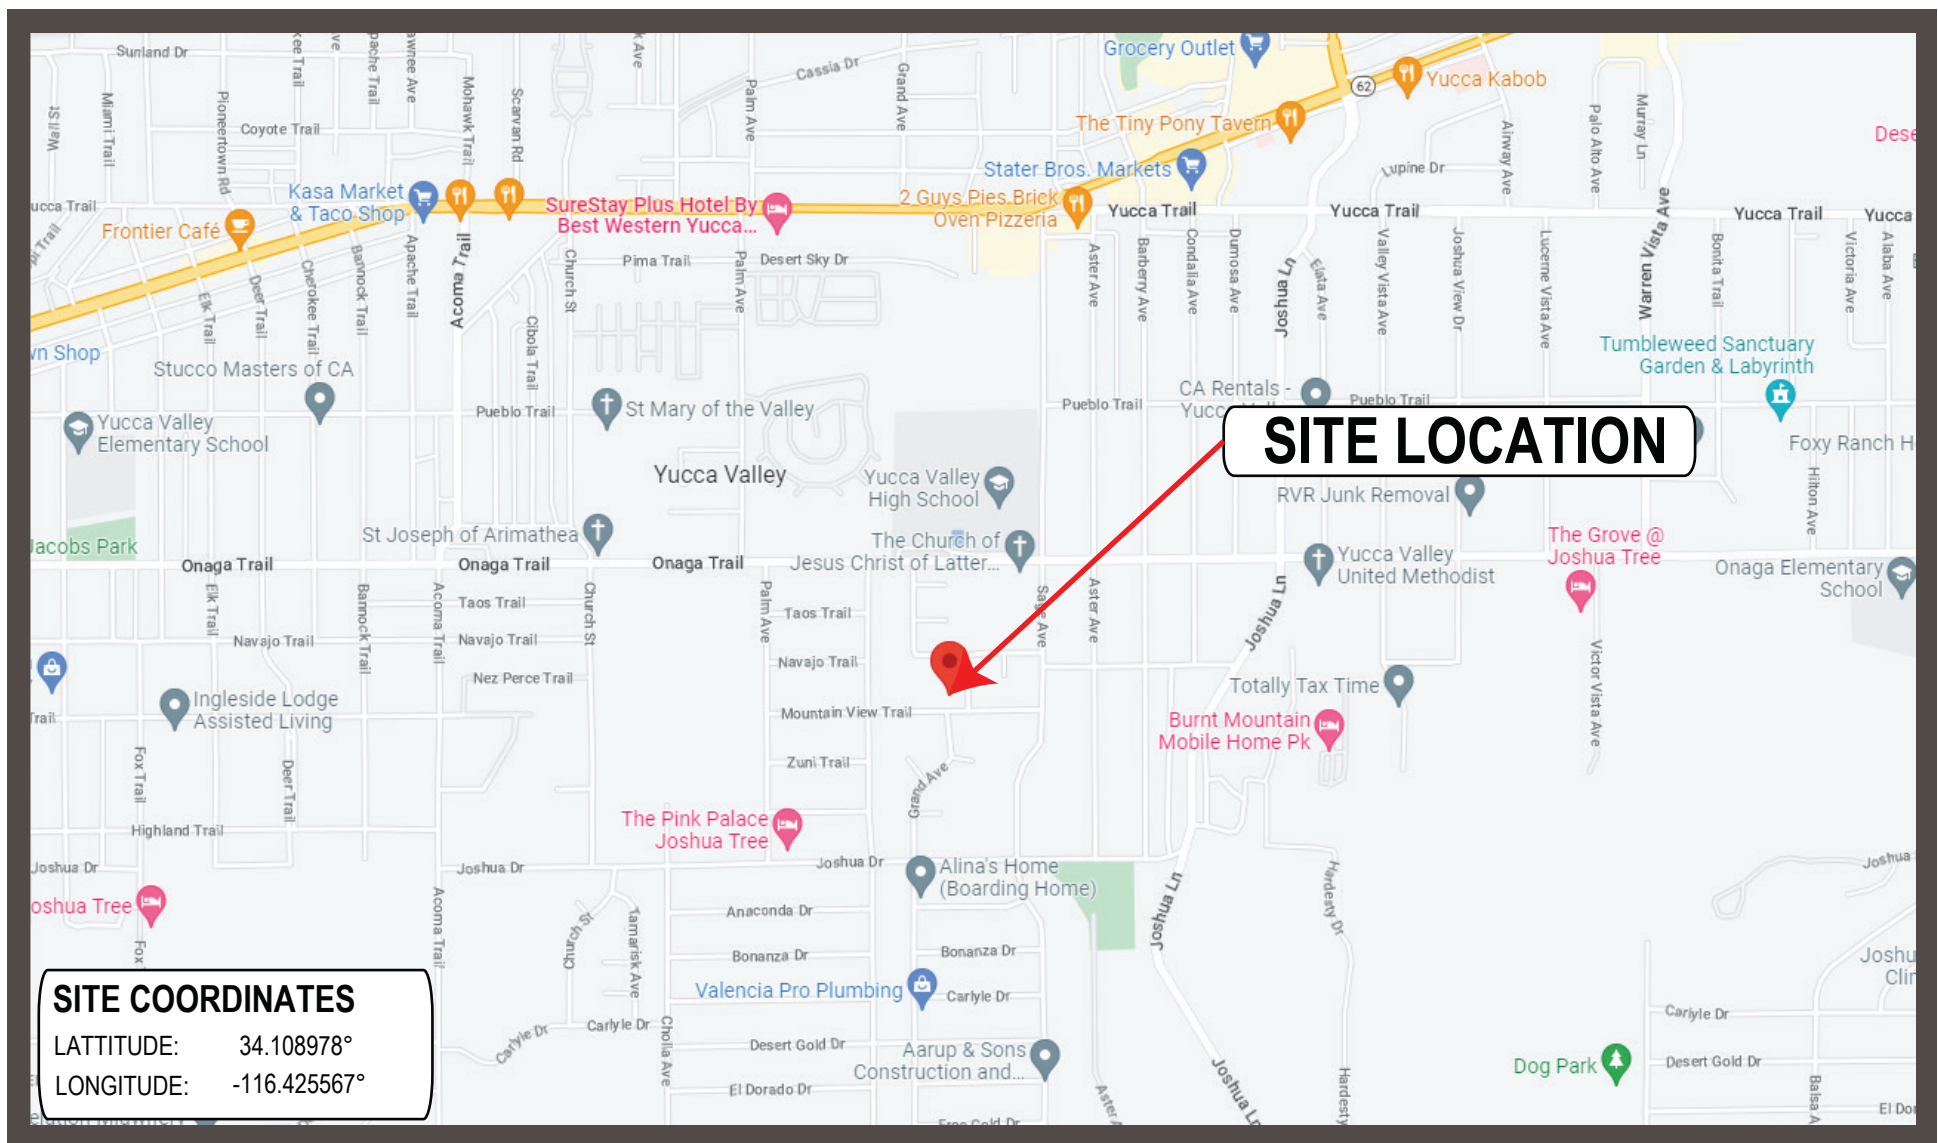

# SHOT MAP

SITE NUMBER: US-CA-5466

T-MOBILE SITE ID: IE95414

PROJECT NAME: YUCCA VALLEY

## PROPOSED SITE LOCATION

**US-CA-5466 / IE95414**  
**YUCCA VALLEY**  
56750 MOUNTAIN VIEW TRAIL  
YUCCA VALLEY, CA 92284

**Pramira**  
NETWORK EVOLUTION SIMPLIFIED

404 N BERRY ST.  
BREA, CA 92821

EXISTING

PROPOSED

**US-CA-5466 / IE95414**  
**YUCCA VALLEY**  
56750 MOUNTAIN VIEW TRAIL  
YUCCA VALLEY, CA 92284

**VIEW 1: LOOKING NORTH ACROSS  
MOUNTAIN VIEW TRAIL**

404 N BERRY ST.  
BREA, CA 92821

EXISTING

PROPOSED

**US-CA-5466 / IE95414**  
**YUCCA VALLEY**  
56750 MOUNTAIN VIEW TRAIL  
YUCCA VALLEY, CA 92284

**VIEW 2: LOOKING WEST ACROSS  
GRAND AVE**

404 N BERRY ST.  
BREA, CA 92821