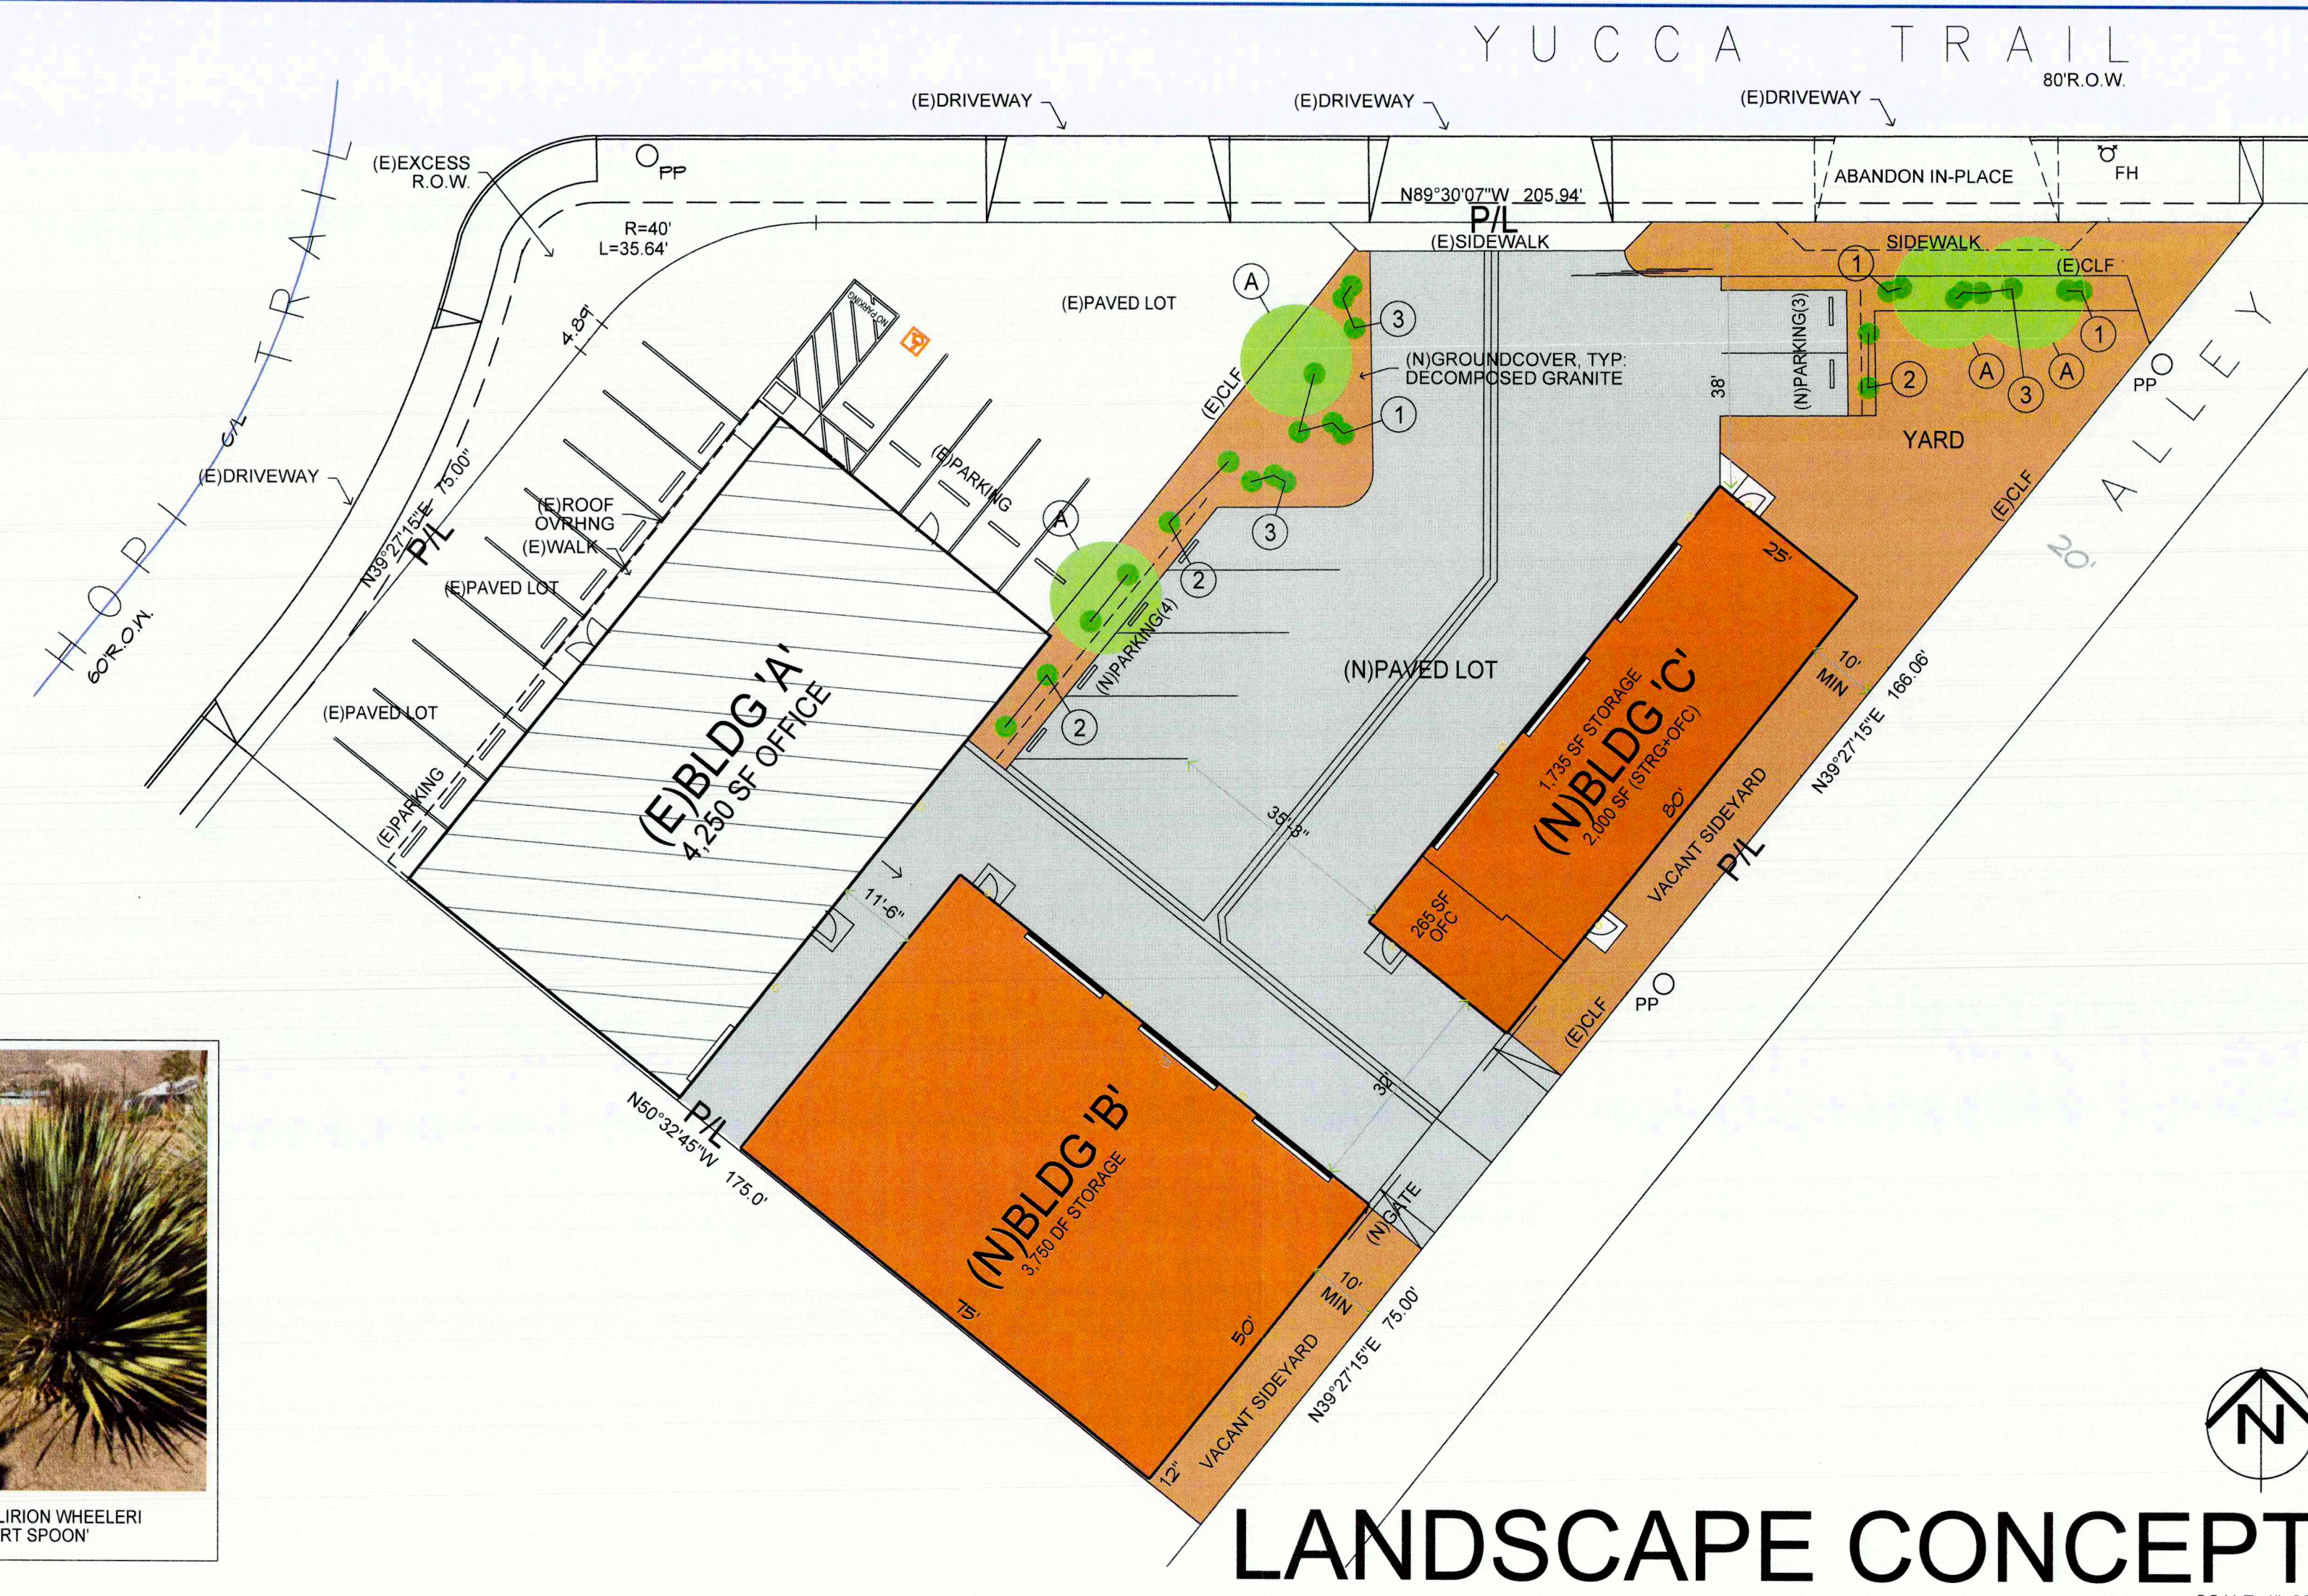

LEGEND LANDSCAPE

TREE

(A) AILANTHUS ALTISSIMA
TREE OF HEAVEN

PLANTS

(1) HESPERALOE PARVIFLORA
'RED YUCCA'

(2) FOUQUIERIA SPLENDENS
'OCOTILLO'

(3) DASYLIRION WHEELERI
'DESERT SPOON'

STORAGE BUILDINGS (2) for
HOPI BUILDING, LLC
7311 HOPI TRAIL, YUCCA VALLEY CA

CONCEPT: LANDSCAPE;
GRADING / DRAINAGE

REVISIONS	DATE	BY	SCALE
09/12/21	02/17/21	FJM	AS NOTED

REPRODUCTION OR USE OF THESE PLANS OR OF ANY PORTION OF THE CONTENT HEREON IN ANY MANNER WITHOUT THE EXPRESS AND WRITTEN PERMISSION OF FRANK J. MUNGIA IS PROHIBITED AND MAY BE SUBJECT TO DAMAGES.

SHEET 2 OF 3