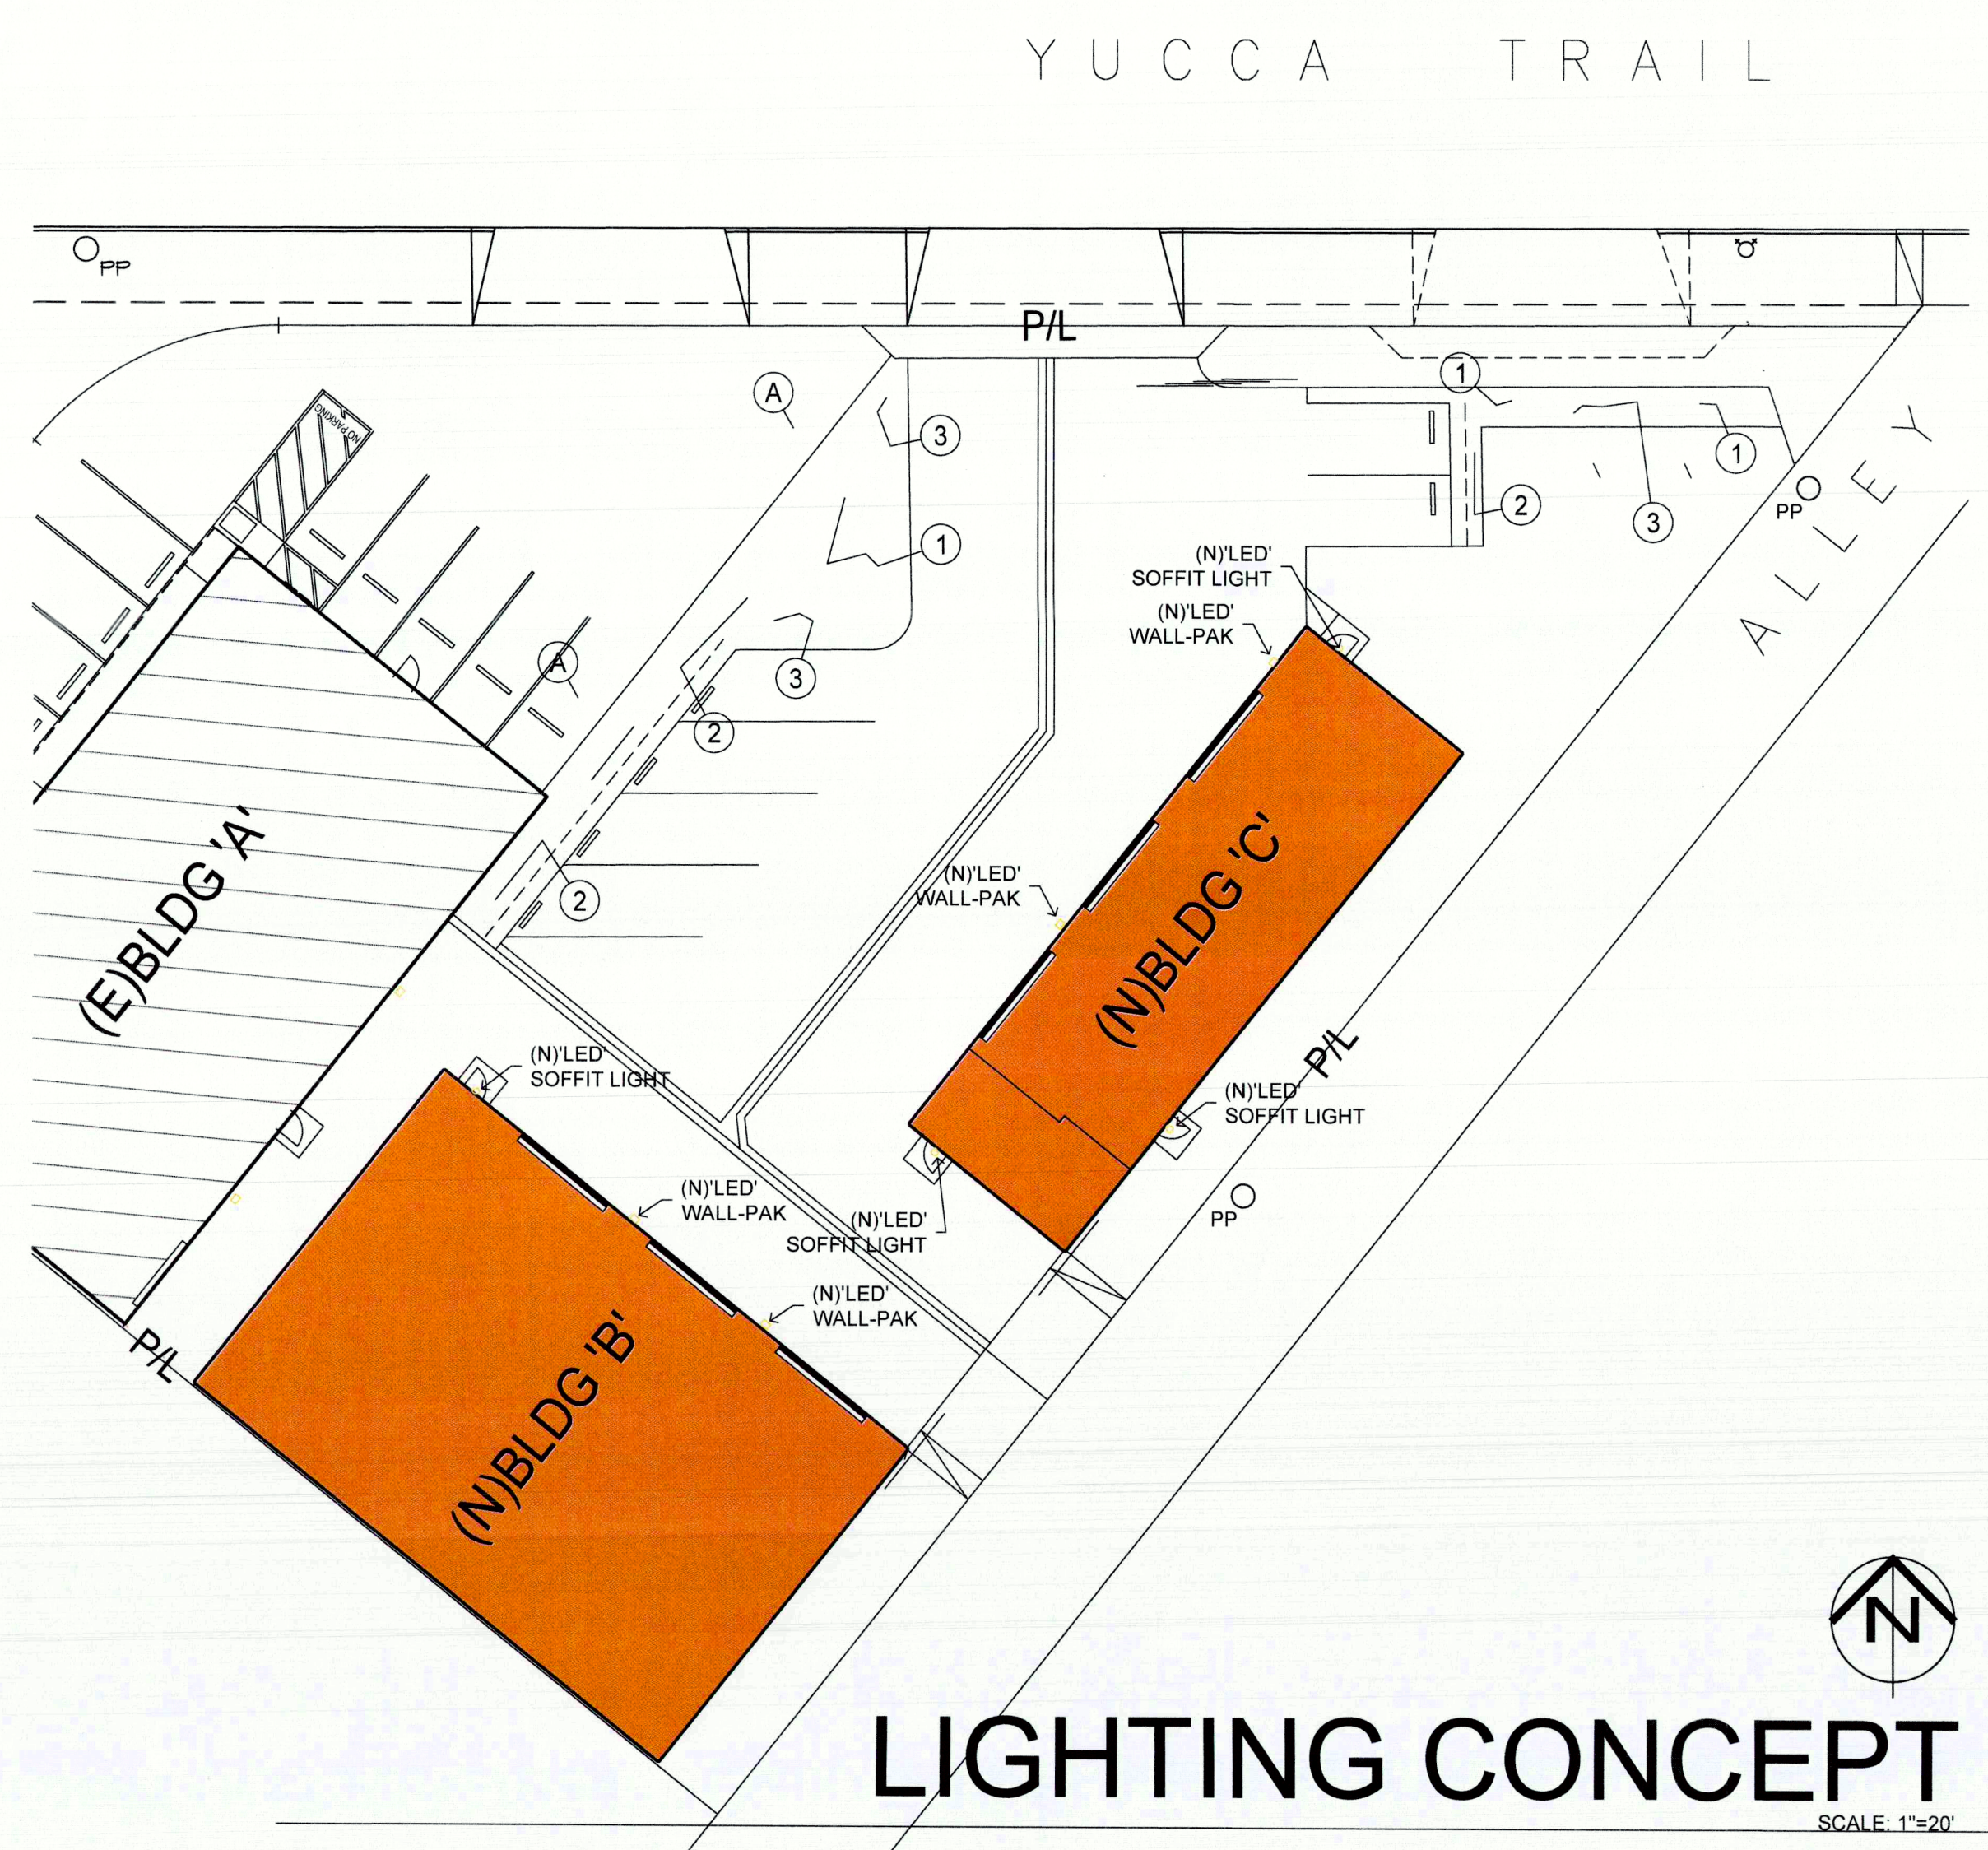

LEGEND LANDSCAPE

TREE

(A) AILANTHUS ALTISSIMA
TREE OF HEAVEN

PLANTS

(1) HESPERALOE PARVIFLORA
'RED YUCCA'

(2) FOUQUIERIA SPLENDENS
'OCOTILLO'

(3) DASYLIRION WHEELERI
'DESERT SPOON'

STORAGE BUILDINGS (2) for
HOPI BUILDING, LLC
7311 HOPI TRAIL, YUCCA VALLEY CA

CONCEPT: LANDSCAPE;
GRADING / DRAINAGE

REVISIONS	DATE	BY	SCALE
09/12/21	02/17/21	FJM	AS NOTED

REPRODUCTION OR USE OF THESE PLANS OR OF ANY PORTION OF THE CONTENT HEREON IN ANY MANNER WITHOUT THE EXPRESS AND WRITTEN PERMISSION OF FRANK J. MUNGIA IS PROHIBITED AND MAY BE SUBJECT TO DAMAGES.

SHEET 2 OF 3