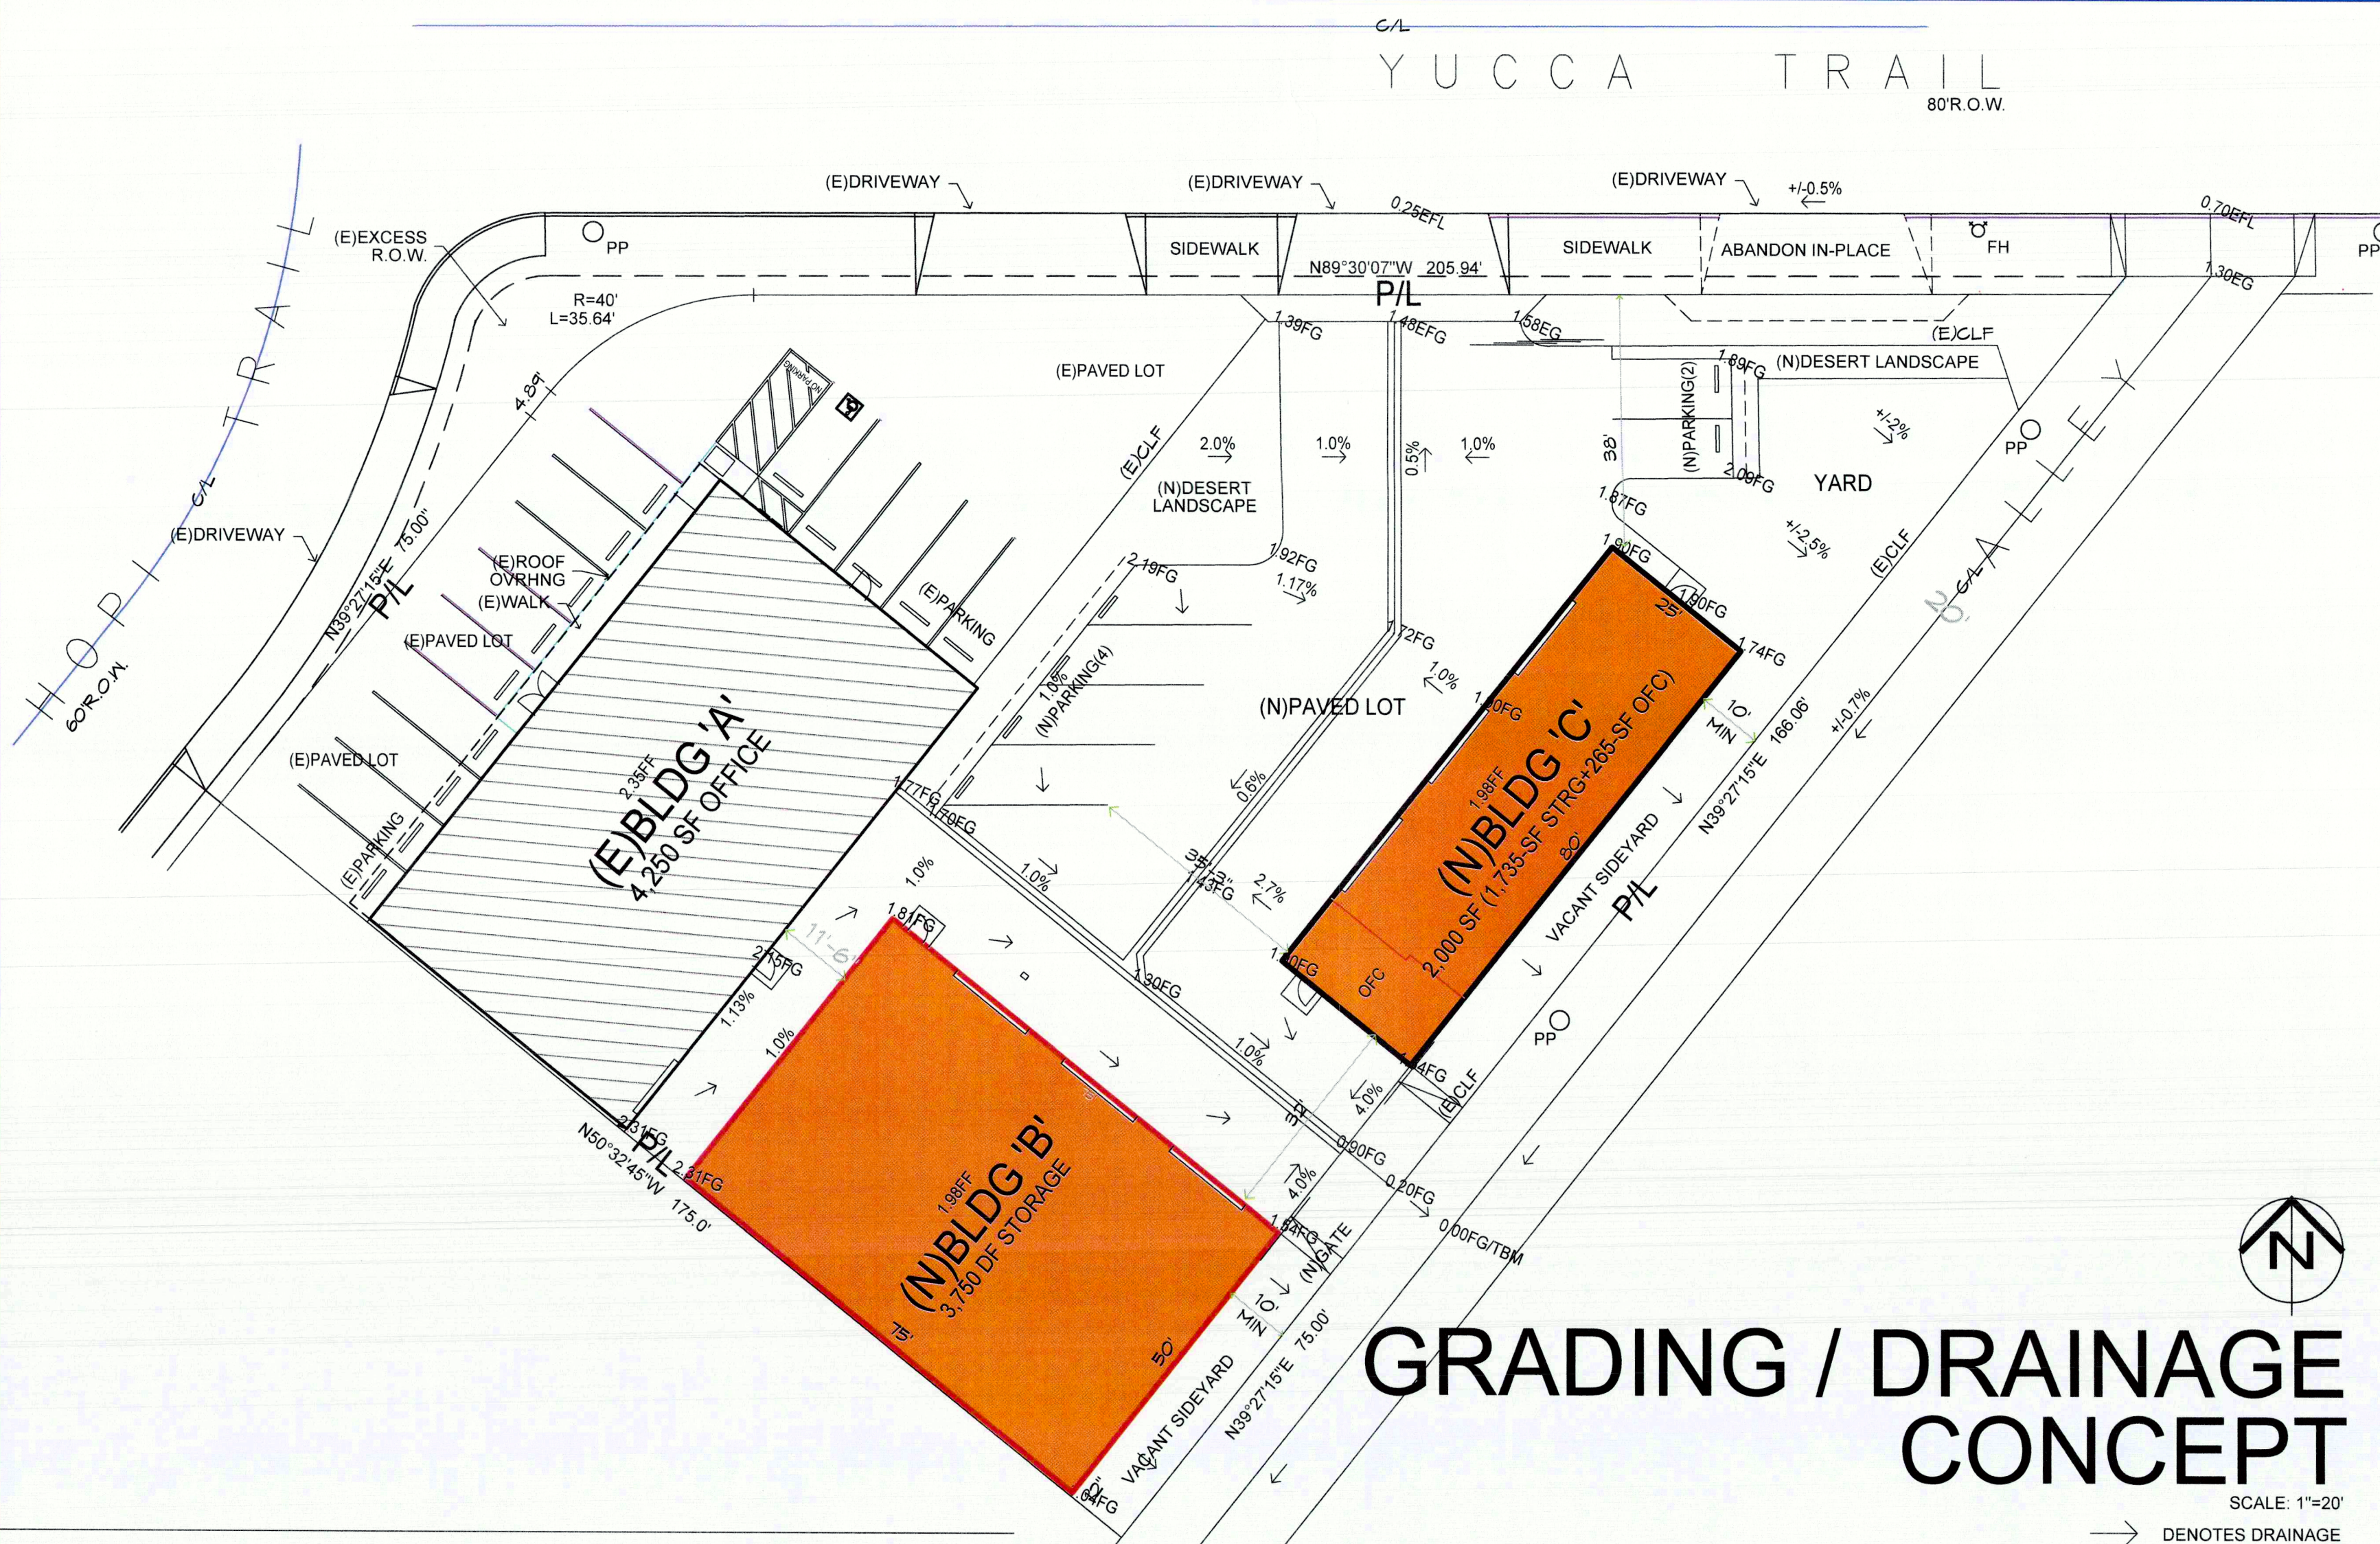

LEGEND LANDSCAPE

TREE

(A) AILANTHUS ALTISSIMA
TREE OF HEAVEN

PLANTS

(1) HESPERALOE PARVIFLORA
'RED YUCCA'

(2) FOUQUIERIA SPLENDENS
'OCOTILLO'

(3) DASYLIRION WHEELERI
'DESERT SPOON'

STORAGE BUILDINGS (2) for
HOPI BUILDING, LLC
7311 HOPI TRAIL, YUCCA VALLEY CA

CONCEPT: LANDSCAPE;
GRADING / DRAINAGE

REVISIONS	DATE	BY	SCALE
09/12/21	02/17/21	FJM	AS NOTED

REPRODUCTION OR USE OF THESE PLANS OR OF ANY PORTION OF THE CONTENT HEREON IN ANY MANNER WITHOUT THE EXPRESS AND WRITTEN PERMISSION OF FRANK J. MUNGIA IS PROHIBITED AND MAY BE SUBJECT TO DAMAGES.

SHEET 2 OF 3