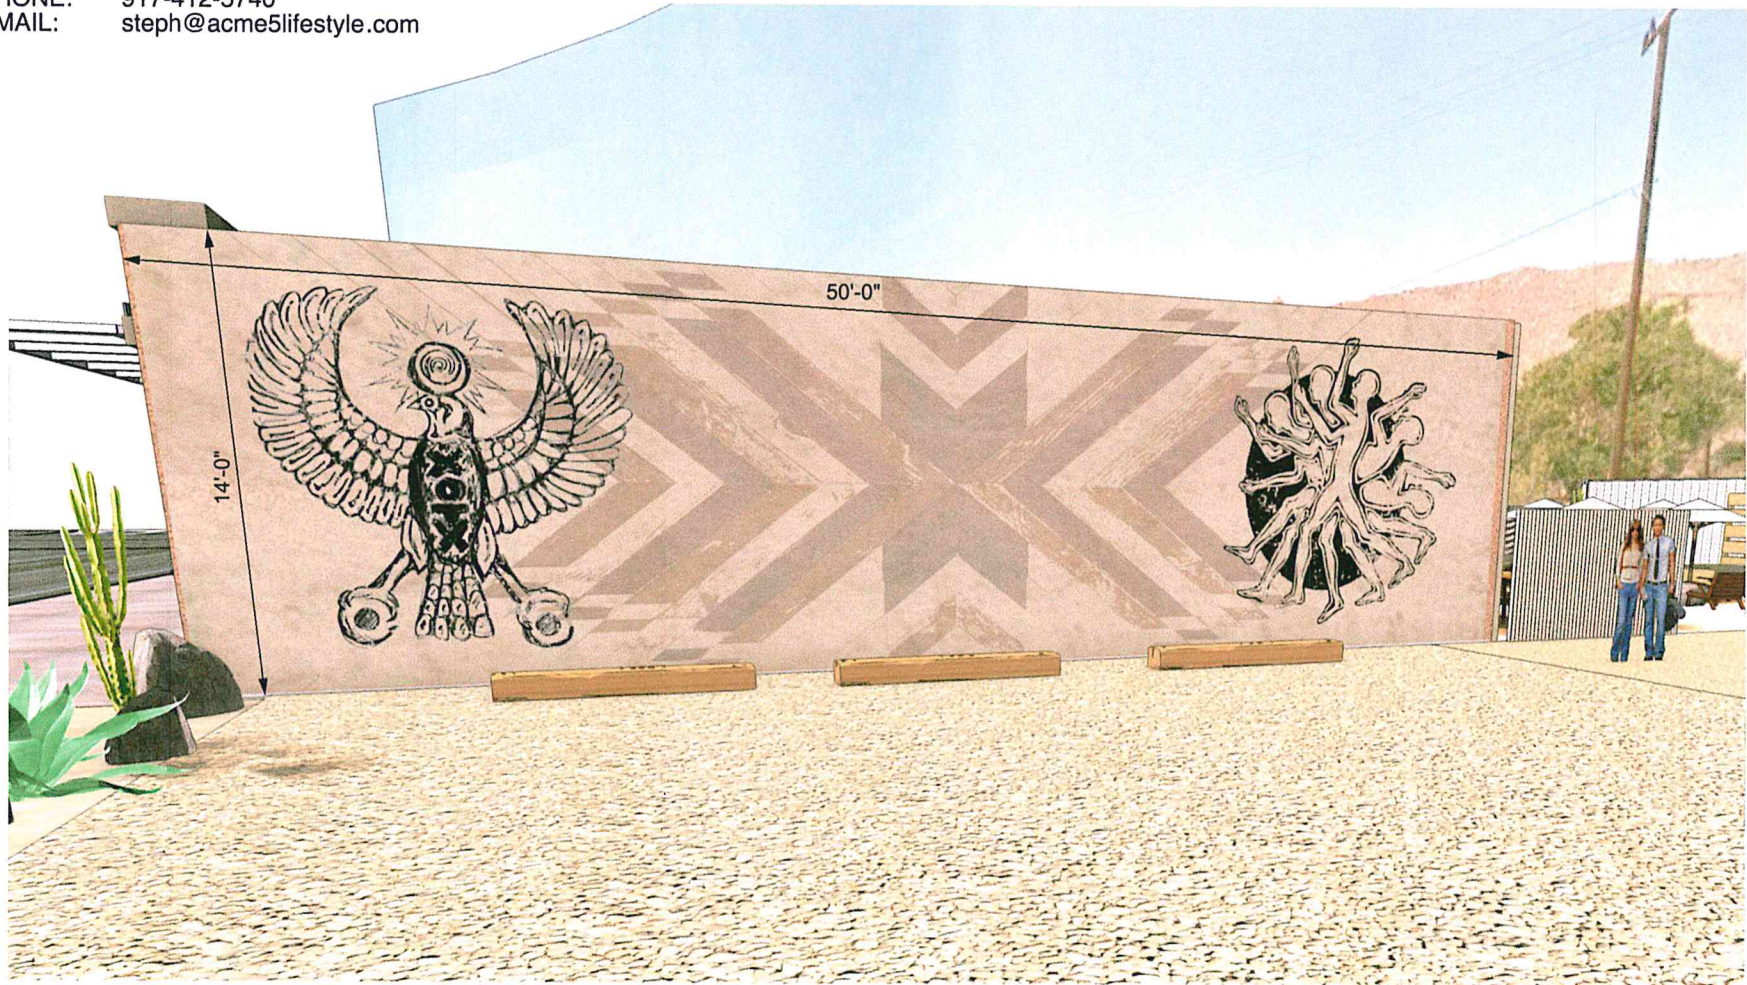

# MURAL

Handpainted over stucco exterior  
14' Tall x 50' wide

sheet #
revision date:
scale as noted
project:
load in case: N/A