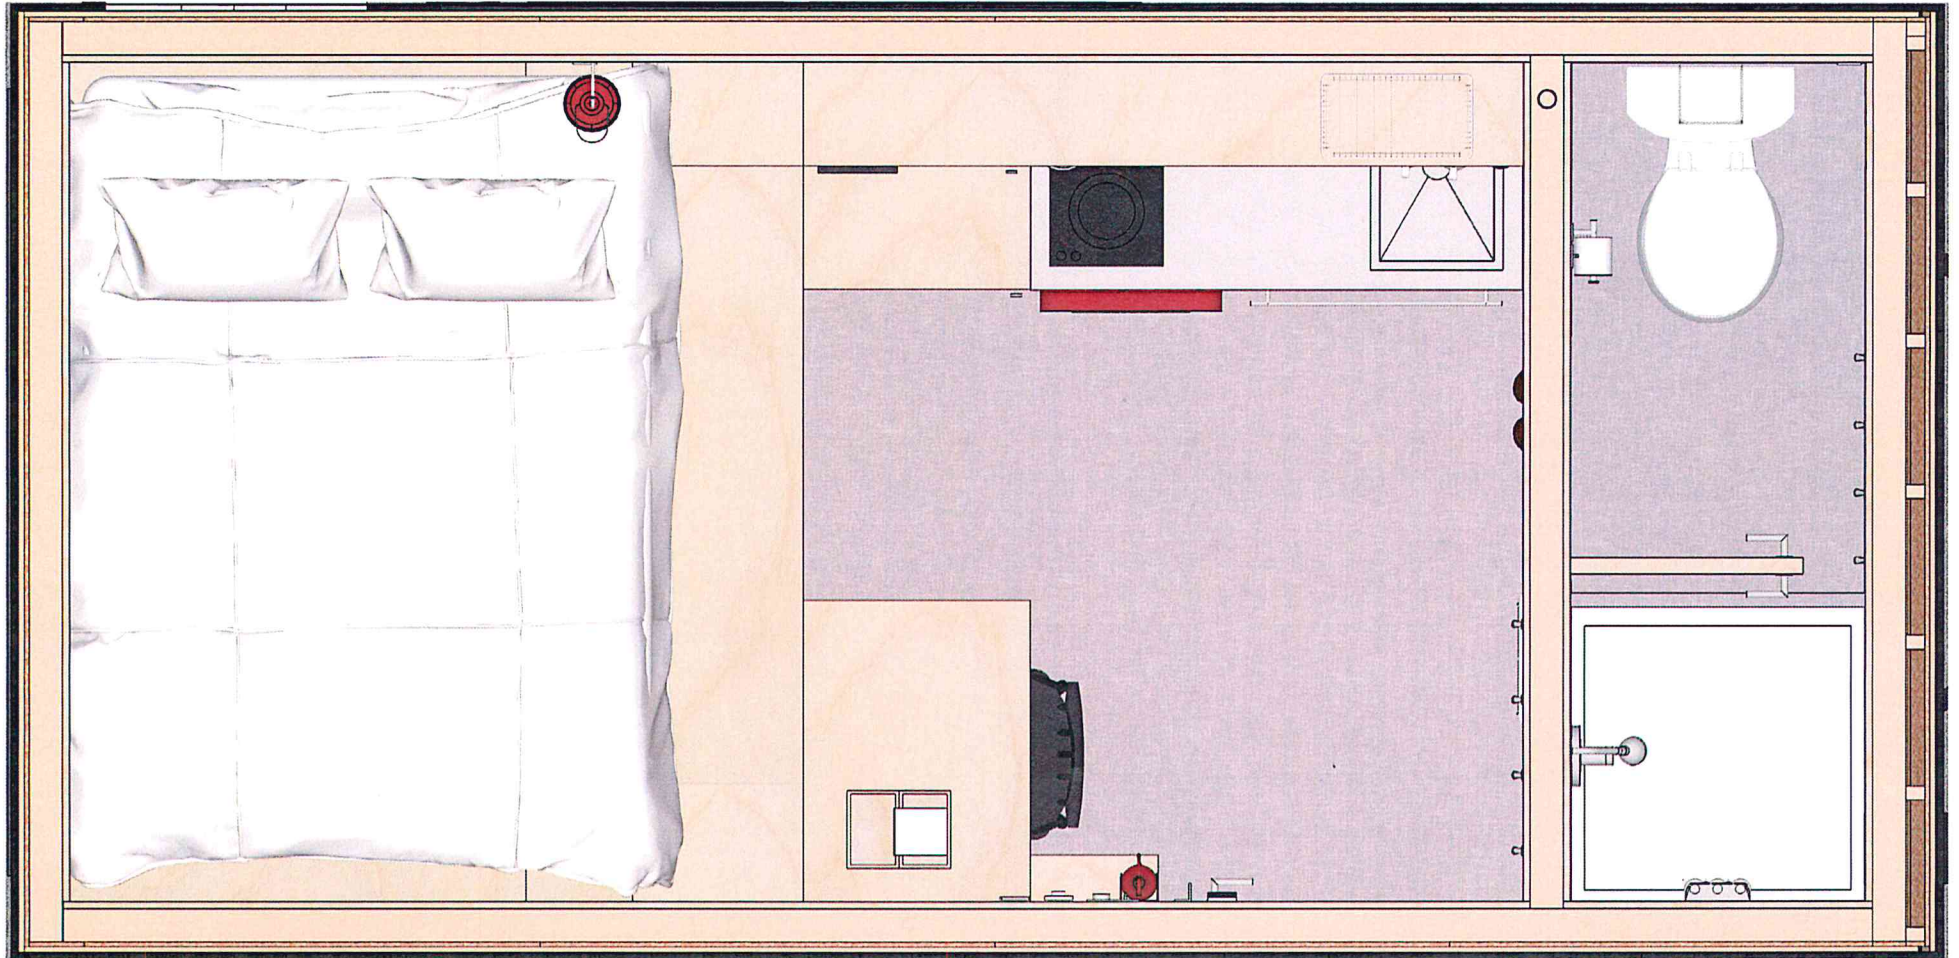

# **Cabin Dimensions & Floor Plans**

# Cabin Dimensions

Getaway has three cabin types: 2-Person, 4-Person, and Accessible. From the exterior, all three are nearly identical except for variations in length.

**2-Person Cabin**

**4-Person Cabin**

# 2-Person Cabin Floorplan

Design 10.2.05

# 2-Person Accessible Cabin Floorplan

Design 10.2EB.05