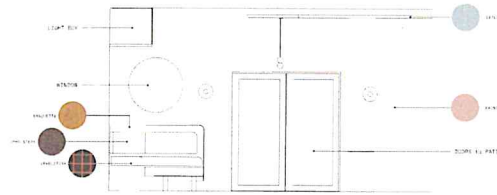

West Elevation