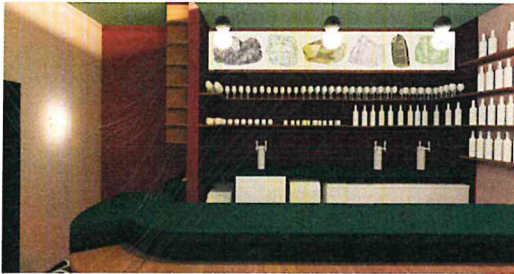

Banquette

Small Table Options

East Elevation

Door to Gem Room

West Elevation

Rendering

Rendering

Rendering

Rendering

CITY STAMPED

KEYNOTES

FINISH DESIGN BY:
Sing-Sing
Adi Goodrich
773.524.7489
adi@sing-sing.co

PROJECT TITLE
WINE AND ROCKS
59006 TWENTY NINE PALMS HIGHWAY
YUCCA VALLEY, CA 92284

DATE: 7.12.2021
REVISIONS
PROJECT NUMBER
DRAWING NUMBER
F1.1

FINISHING SCHEDULE
& COLOR RENDERING
RACHEL PRINCE (760) 846-4609
EMAIL: DESIGNS@RDPHALL.COM