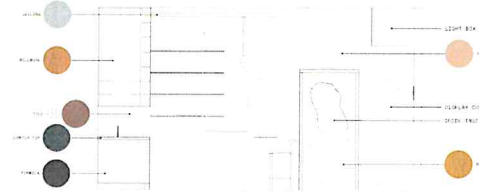

East Elevation