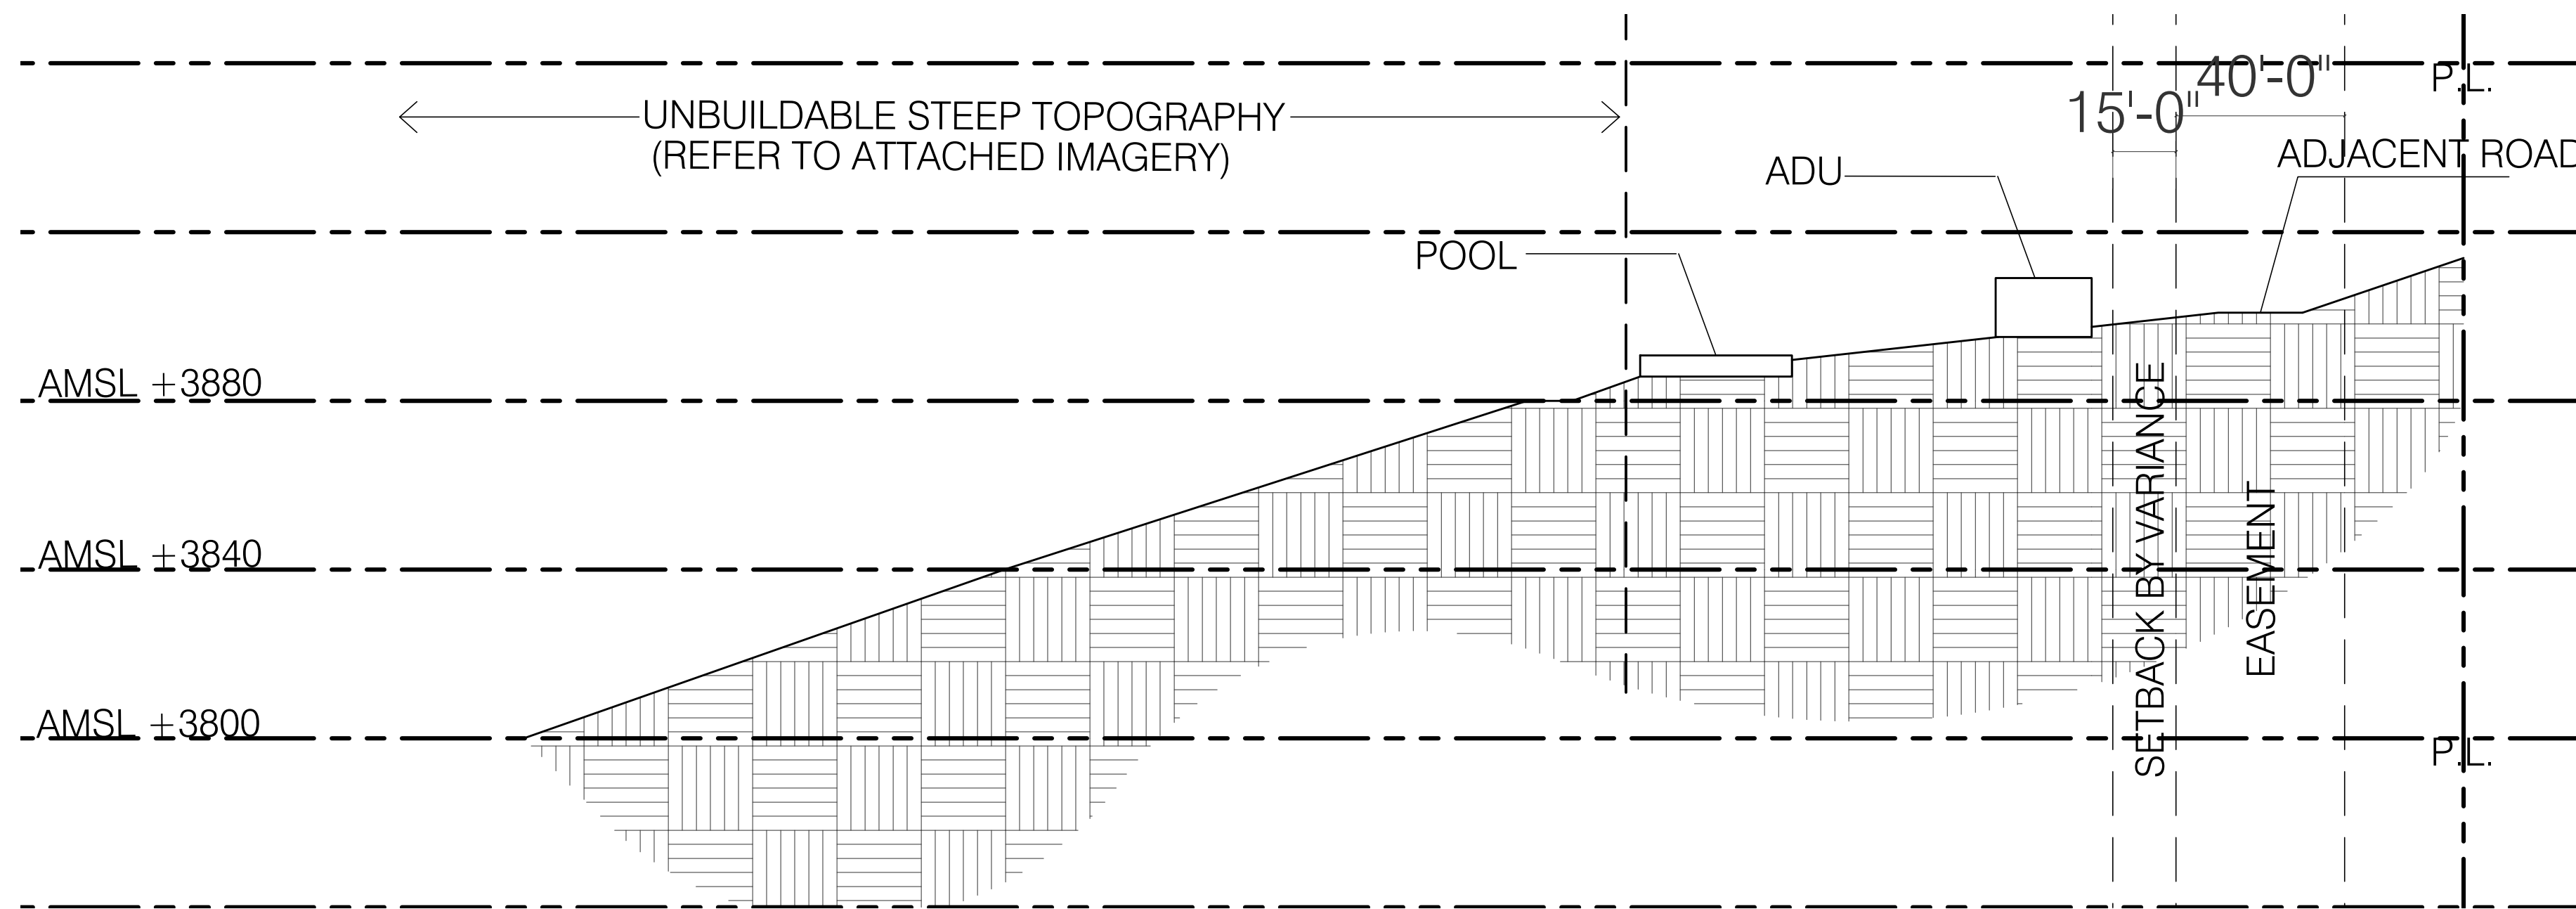

3 SITE SECTION BB- ADU AND POOL
SCALE: 1/32" = 1'-0"