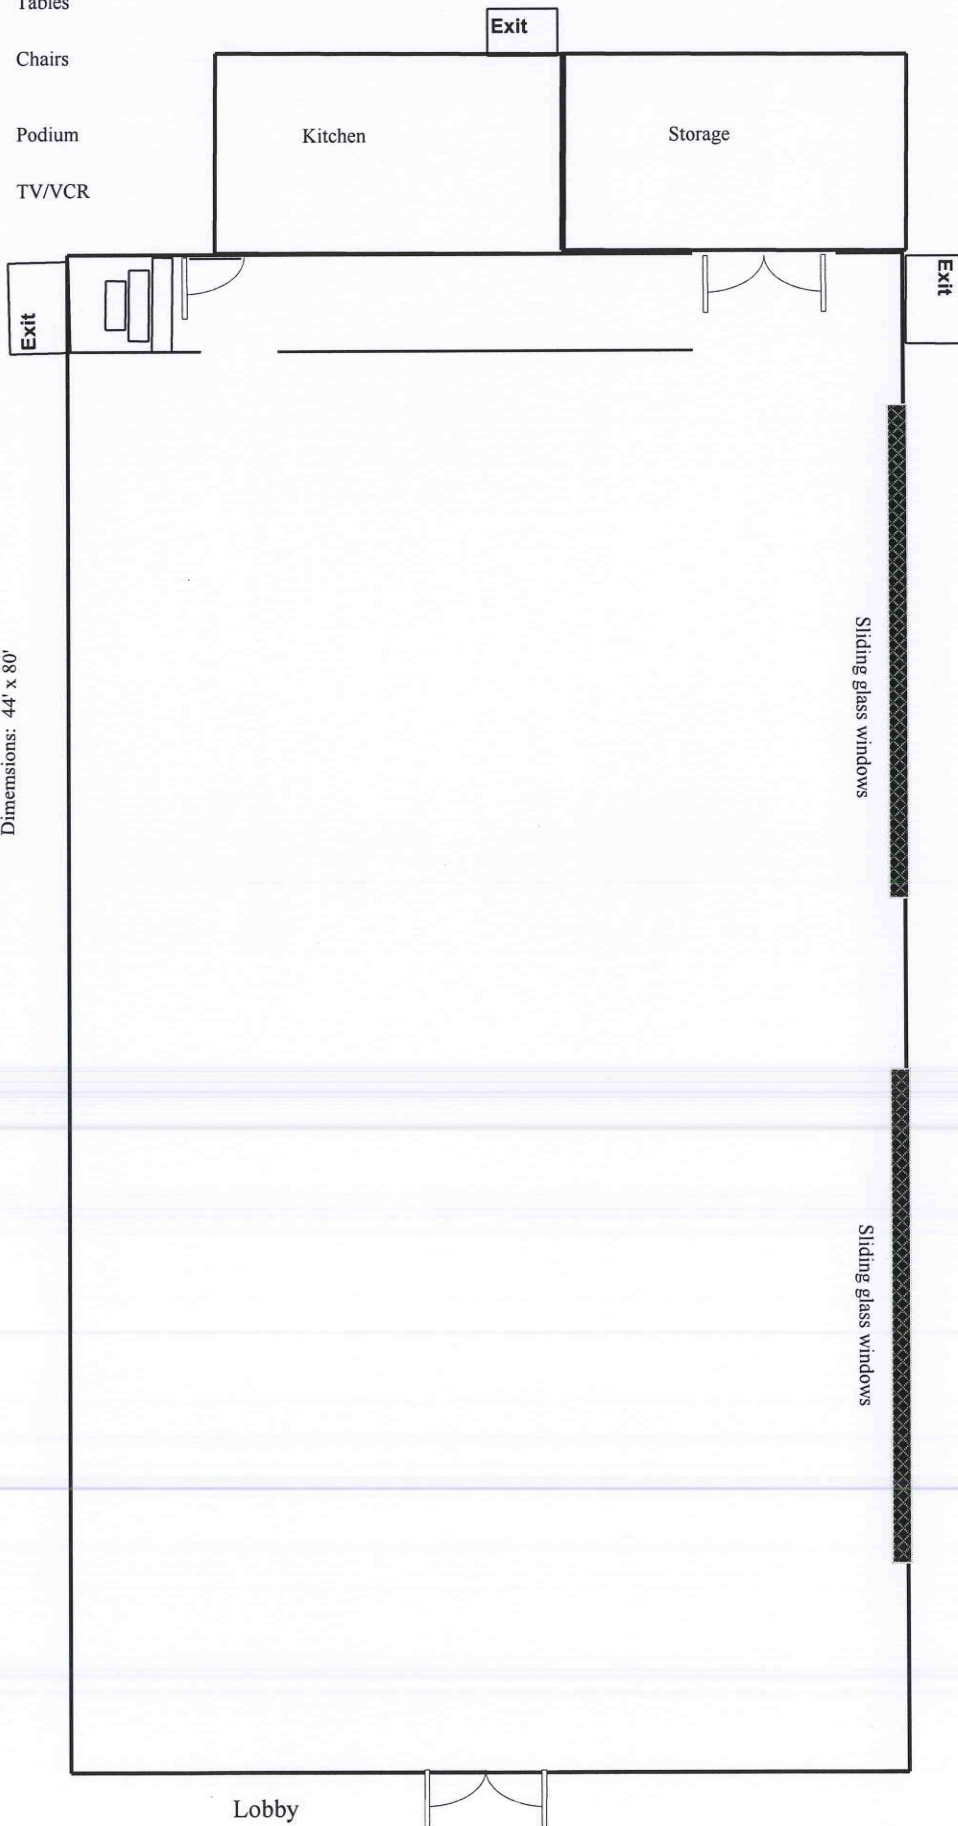

YUCCA ROOM

- Tables
- Chairs
- Podium
- TV/VCR

Oblong table size

2 1/2 x 8

Round table size

Time out

Dining - 250

Dimensions: 44' x 80'

Time in

Date of Use

Risers 4x8 each

Mics

User

Kitchen

Courtyard

Lobby

Exit

Kitchen

Storage

Exit

Exit

Sliding glass windows

Sliding glass windows

Patio/
Courtyard